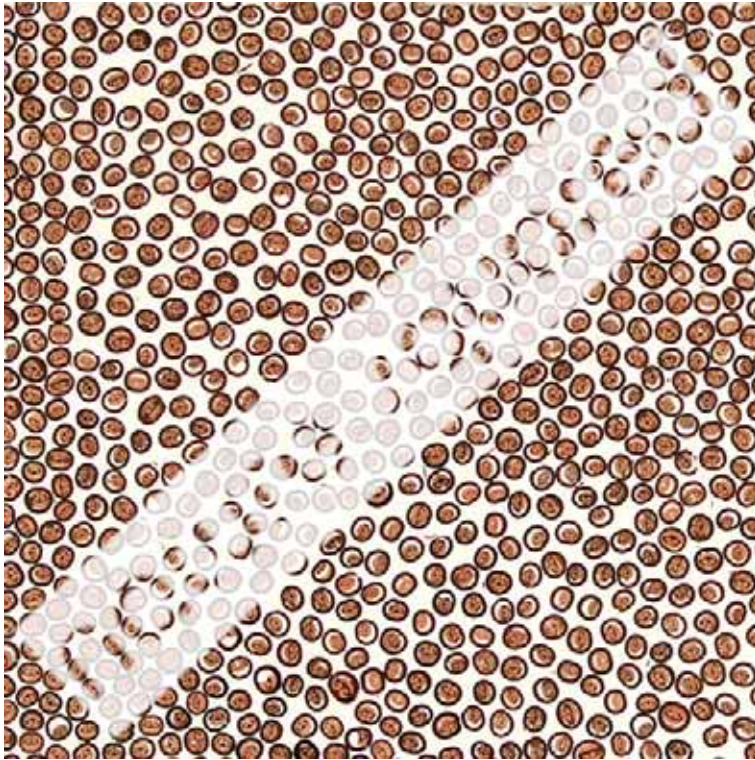

nature squared

zürcherstrasse 172 8645 jona switzerland
t +41 55 211 17 30 f +41 55 211 17 31
info@naturesquared.com www.naturesquared.com

vines, twigs and grasses collection: red vine dot, white

product code

04-004-USO-01-9016

category

select

material These materials are all fast growing and abundant in their natural environment. Several of these materials are used by indigenous people for shelter, hammocks and baskets. The raw materials are dried in the sun then sorted, cleaned and cut for inlaying. We inlay the vines onto the substrate. A layer of resin is applied. Once dry, the surface is sanded so that the upper layer of the vine, twig or grass is removed and the internal structure is revealed. For a relief effect, the inner vessels are stripped out. For a sealed smooth effect, another layer of resin is applied, and the drying and sanding cycle repeated.

finishes The standard finish is unlaminated, smooth. Options: Laminated, smooth with matt or high gloss (90 sheen) finish.

substrate The standard substrate is 30 mm MDF. For alternatives please consult our technical specifications, www.naturesquared.com/technical_info.htm.

prices & delivery www.naturesquared.com/prices_delivery.htm.

customisation We can customise all our surfaces to meet your needs as to colour, texture, pattern, finish or size, www.naturesquared.com/customisation.htm.

nature
squared