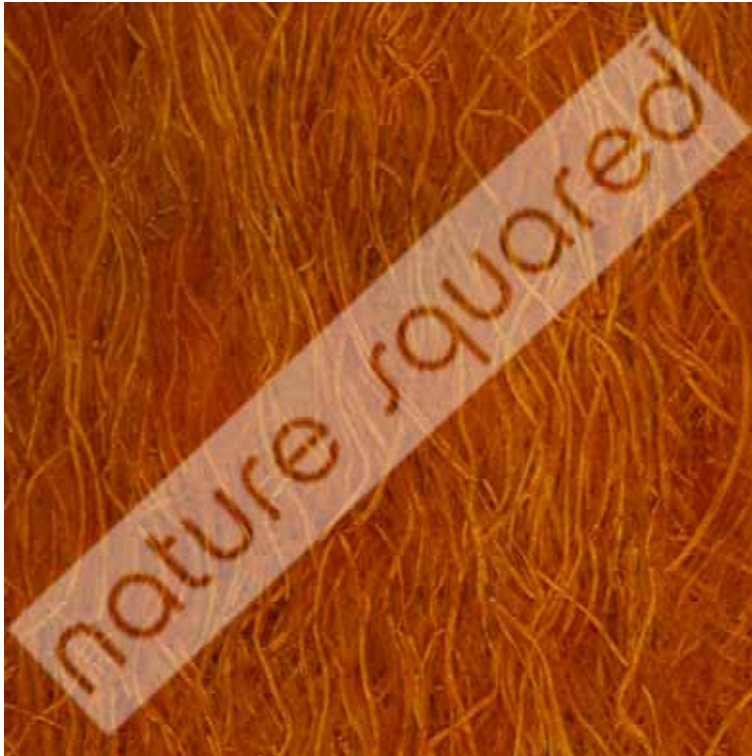

nature squared

zürcherstrasse 172 8645 jona switzerland
t +41 55 211 17 30 f +41 55 211 17 31
info@naturesquared.com www.naturesquared.com

leaves, fruits and fibres collection: gugo natural

product codes

05-006-LSO-00
05-006-LHO-00

category

select

material The leaves, fruits and fibres in our surfaces are diverse in origin. We have selected them either because they are a cultivated crop with declining markets, like kapok and tobacco, or they are unused parts of a food crop, like banana bark or coco shells. We gather, sort and clean the raw materials. They are stripped, cut or pressed to provide a flat surface for inlay. Each piece is inlaid and laminated by hand. The pieces are often of uneven thickness and veins or dense fibres require careful lamination. The colour variation can be extensive within a piece, for example in banana bark or abaca; by season, as with tobacco leaves, or with plant age, as with gugo. This is part of the natural beauty and individuality of each piece

finishes The standard finish is laminated, smooth, high gloss (90 sheen). Option: Laminated, smooth, matt.

substrate The standard substrate is 30 mm MDF. For alternatives please consult our technical specifications, www.naturesquared.com/technical_info.htm.

prices & delivery www.naturesquared.com/prices_delivery.htm.

customisation We can customise all our surfaces to meet your needs as to colour, texture, pattern, finish or size, www.naturesquared.com/customisation.htm.