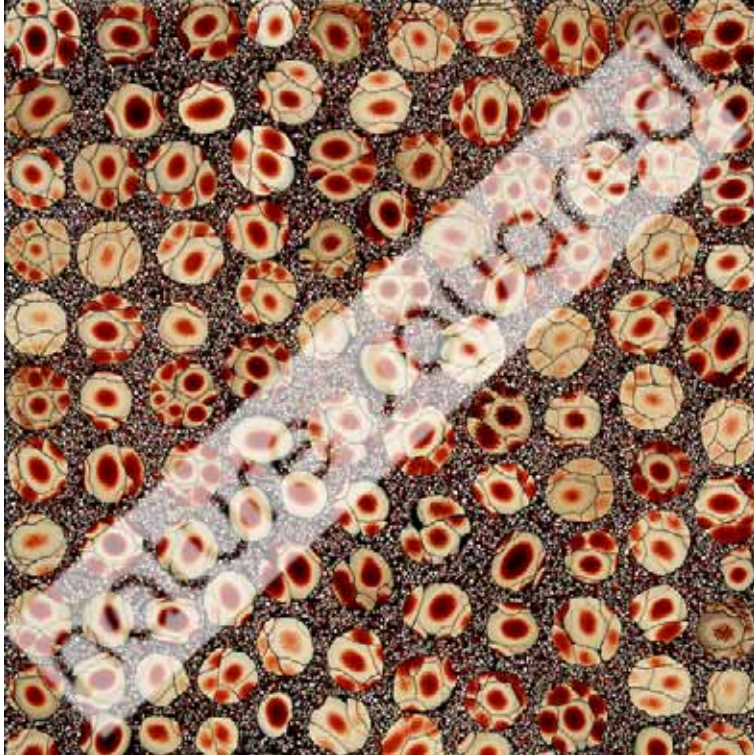

nature squared

zürcherstrasse 172 8645 jona switzerland
t +41 55 211 17 30 f +41 55 211 17 31
info@naturesquared.com www.naturesquared.com

eggshell collection: orange dot eggshell

product code
01-007-USO-09

category
select

material Eggshell and natural lacquer are traditional decorative materials in East Asia. We preserve the original technique of hand applied and hand polished eggshell and lacquer. The form and pattern of the eggshell result from different methods of working the eggshell. The eggshell may be toasted over a coal brazier for different shades of brown; it may be inlaid concave or convex; and it may be crushed, separated, chopped or sprinkled. The lacquer may be coloured and textured to give different effects and depths. The combinations of these techniques give endless possibilities.

finishes We finish all our surfaces by hand polishing them. The standard finish is matt. Option: High gloss (90 sheen).

substrate The standard substrate is 30 mm MDF. For alternatives please consult our technical specifications, www.naturesquared.com/technical_info.htm.