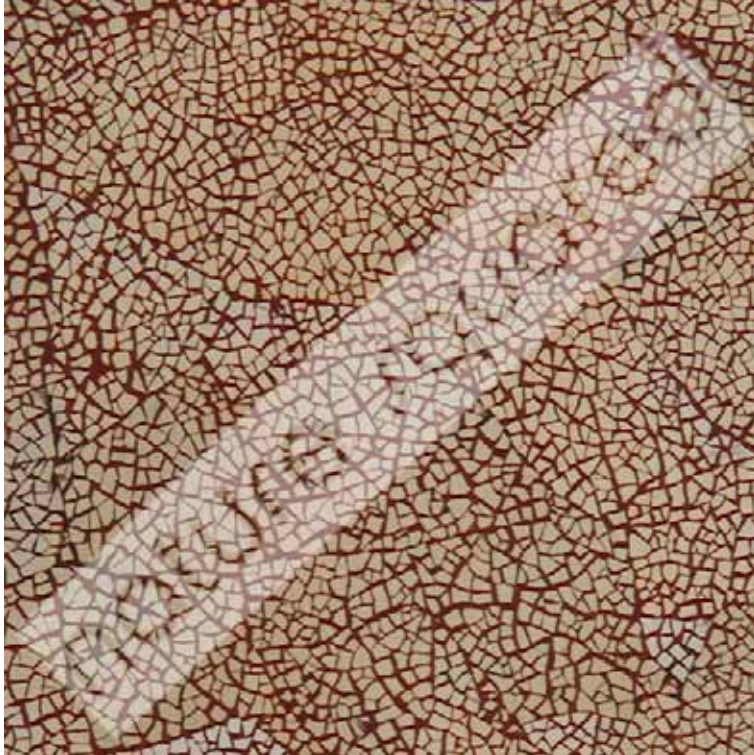

nature squared

zürcherstrasse 172 8645 jona switzerland
t +41 55 211 17 30 f +41 55 211 17 31
info@naresquared.com www.naturesquared.com

eggshell collection: red random eggshell

product code

01-004-USO-01-3005

category

select

material Eggshell and natural lacquer are traditional decorative materials in East Asia. We preserve the original technique of hand applied and hand polished eggshell and lacquer. The form and pattern of the eggshell result from different methods of working the eggshell. The eggshell may be toasted over a coal brazier for different shades of brown; it may be inlaid concave or convex; and it may be crushed, separated, chopped or sprinkled. The lacquer may be coloured and textured to give different effects and depths. The combinations of these techniques give endless possibilities.

finishes We finish all our surfaces by hand polishing them. The standard finish is matt. Option: High gloss (90 sheen).

substrate The standard substrate is 30 mm MDF. For alternatives please consult our technical specifications, www.naturesquared.com/technical_info.htm.