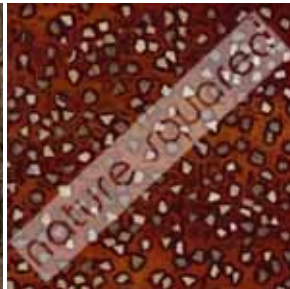

brown random eggshell
01-002-USO-01-9005

beige chopped eggshell
01-003-USO-09

select

red random eggshell
01-004-USO-01-3005

variegated chopped eggshell
01-005-USO-09

choc chip eggshell
01-006-USO-09

orange dot eggshell
01-007-USO-09