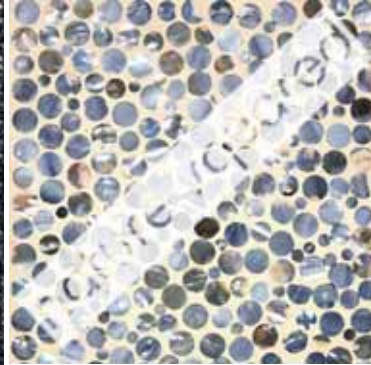

prime

night sky mop
02-001-USO-01-9005

cream dot mop
02-002-USO-01-1015

silver brick mop
02-003-USO-01-9005

select

sunburst mop
02-004-USO-01-9005

black dot mop
02-005-USO-01-9005

opal brick mop
02-006-USO-01-9005