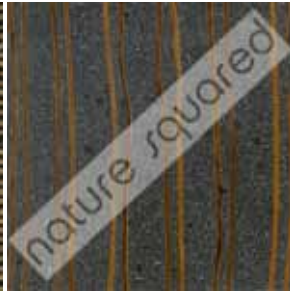

nito relief, black stone
04-009-URO-09