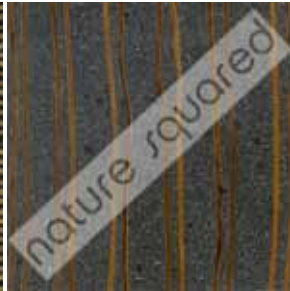

**nature squared**

zürcherstrasse 172 8645 jona switzerland  
t +41 55 211 17 30 f +41 55 211 17 31  
info@naturesquared.com www.naturesquared.com

**vines, twigs and grasses collection**

**prime**

natural bamboo, crazy cut  
04-001-USO-00

mandarin bamboo, black  
04-002-USO-01-9005

santa maria grass, black  
04-003-LSO-01-9005  
04-003-LHO-01-9005

**select**

red vine dot, white  
04-004-USO-01-9016

mandarin bamboo, white  
04-005-USO-01-9016

sugar cane, relief  
04-006-URO-01-9005

nito dark  
04-007-LSO-01-9005  
04-007-LHO-01-9005

coco twig  
04-008-LSO-01-9005  
04-008-LHO-01-9005

nito relief, black stone  
04-009-URO-09

**inspiration**

**unique natural surfaces** Individual product sheets, technical information, customisation options, application ideas, prices and delivery conditions can be found on our website.