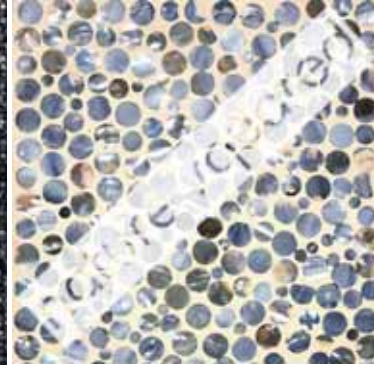

nature squared

zürcherstrasse 172 8645 jona switzerland
t +41 55 211 17 30 f +41 55 211 17 31
info@naresquared.com www.naturesquared.com

mother of pearl collection

prime

night sky mop
02-001-USO-01-9005

cream dot mop
02-002-USO-01-1015

silver brick mop
02-003-USO-01-9005

select

sunburst mop
02-004-USO-01-9005

black dot mop
02-005-USO-01-9005

opal brick mop
02-006-USO-01-9005

contours mop
02-007-USO-01-9005

threads mop
02-008-USO-01-9005

gold lattice mop
02-009-USO-00