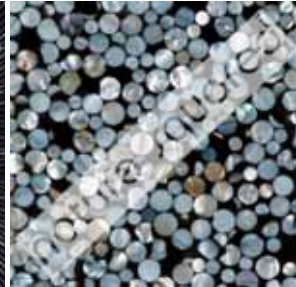

silver brick mop
02-003-USO-01-9005

select

sunburst mop
02-004-USO-01-9005

black dot mop
02-005-USO-01-9005

opal brick mop
02-006-USO-01-9005

contours mop
02-007-USO-01-9005

threads mop
02-008-USO-01-9005

gold lattice mop
02-009-USO-00