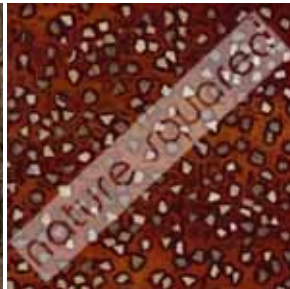

**nature squared**

zürcherstrasse 172 8645 jona switzerland  
t +41 55 211 17 30 f +41 55 211 17 31  
info@naresquared.com www.naturesquared.com

**eggshell collection**

**prime**

beige close crackle eggshell  
01-001-USO-01-9005

brown random eggshell  
01-002-USO-01-9005

beige chopped eggshell  
01-003-USO-09

**select**

red random eggshell  
01-004-USO-01-3005

variegated chopped eggshell  
01-005-USO-09

choc chip eggshell  
01-006-USO-09

orange dot eggshell  
01-007-USO-09

snakeskin eggshell  
01-008-USO-01-9005

large black crackle eggshell  
01-009-USO-01-9005

**inspiration**

**unique natural surfaces** Individual product sheets, technical information, customisation options, application ideas, prices and delivery conditions can be found on our website.